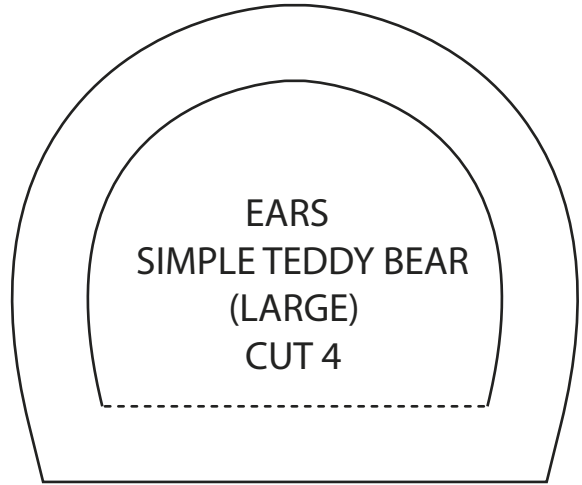

A

SUMMER TEDDY BEAR

PRINTING AND PAGE ASSEMBLY

PLEASE PRINT PATTERN AT 100% ON SIZE A4 PAPER.
DO NOT SCALE TO FIT PAPER. BEFORE CUTTING MEASURE 10cm X 10cm TEST SQUARE
ON PAGE B TO MAKE SURE THE PATTERN PIECES ARE PRINTED AT CORRECT SIZE.
CUT THE EXCESS PAPER AROUND THE BORDERS AND TAPE THE PAGES TOGETHER,
LINING THE EDGES UP ACCORDING TO THE DIAGRAM.

TEST SQUARE
10 cm x 10 cm

SIMPLE TEDDY BEAR
(LARGE)
CUT 2

E

F

SIMPLE TEDDY BEAR
(SMALL)
CUT 2