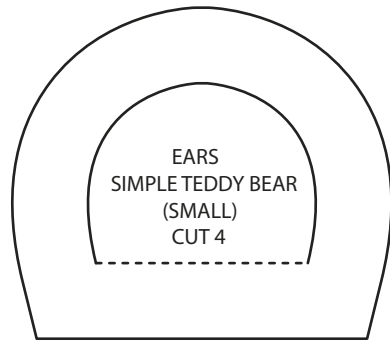

A

SUMMER TEDDY BEAR

PRINTING AND PAGE ASSEMBLY

PLEASE PRINT PATTERN AT 100% ON SIZE A4 PAPER.
DO NOT SCALE TO FIT PAPER. BEFORE CUTTING MEASURE 10cm X 10cm TEST SQUARE
ON PAGE B TO MAKE SURE THE PATTERN PIECES ARE PRINTED AT CORRECT SIZE.
CUT THE EXCESS PAPER AROUND THE BORDERS AND TAPE THE PAGES TOGETHER,
LINING THE EDGES UP ACCORDING TO THE DIAGRAM.

TEST SQUARE
10 cm x 10 cm

SIMPLE TEDDY BEAR
(LARGE)
CUT 2

E

F

SIMPLE TEDDY BEAR
(SMALL)
CUT 2