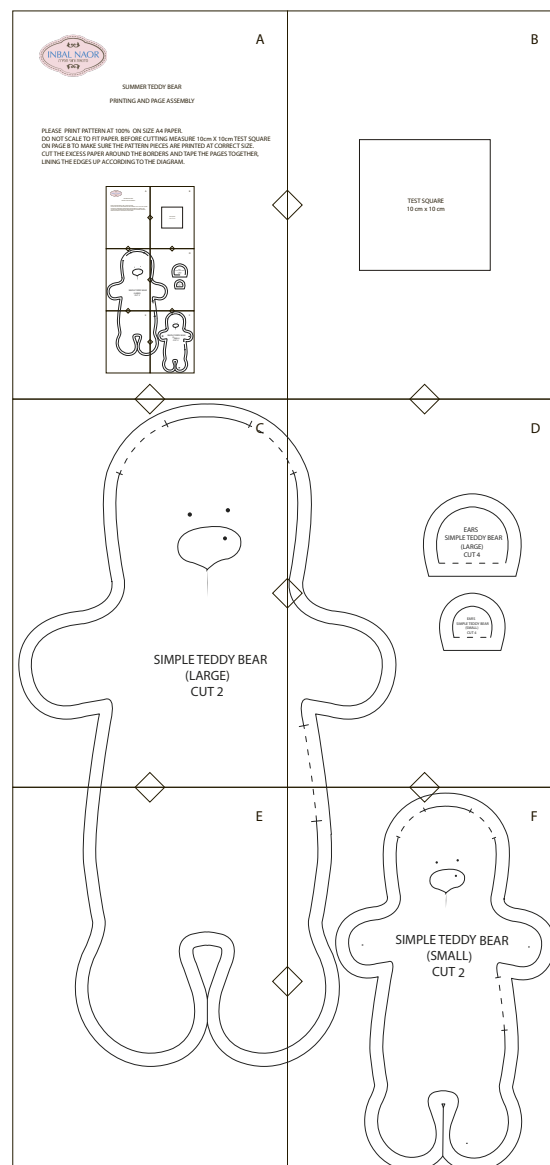

A

SUMMER TEDDY BEAR

PRINTING AND PAGE ASSEMBLY

PLEASE PRINT PATTERN AT 100% ON SIZE A4 PAPER.
DO NOT SCALE TO FIT PAPER. BEFORE CUTTING MEASURE 10cm X 10cm TEST SQUARE
ON PAGE B TO MAKE SURE THE PATTERN PIECES ARE PRINTED AT CORRECT SIZE.
CUT THE EXCESS PAPER AROUND THE BORDERS AND TAPE THE PAGES TOGETHER,
LINING THE EDGES UP ACCORDING TO THE DIAGRAM.

TEST SQUARE
10 cm x 10 cm

SIMPLE TEDDY BEAR
(LARGE)
CUT 2

E

F

SIMPLE TEDDY BEAR
(SMALL)
CUT 2